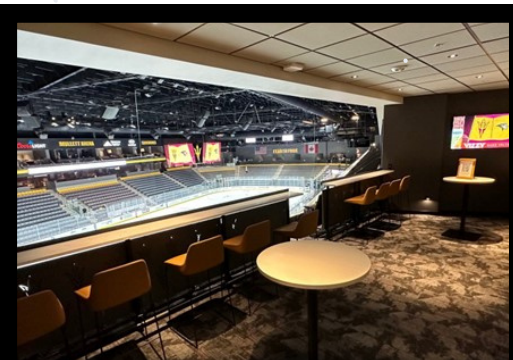

jamfest!

CHEER AND DANCE

Saturday, Feb. 15th, 2025 | 9 AM

PREMIUM OPTIONS

STANDARD SUITES

Starting at \$470

Includes 10 tickets
and 2 VIP parking
spaces

Can add up to 7
additional tickets
for \$47 per ticket

GROUP SUITES

Starting at \$1,040

Includes 20 tickets
and 4 VIP parking
spaces

Can add up to 9
additional tickets
for \$52 per ticket

Additional parking can be purchased for \$20 each.

Please reach out to the Premium Sales Manager, Sylvester Howard at
(602) 457-7910 or Premium@MullettArena.com