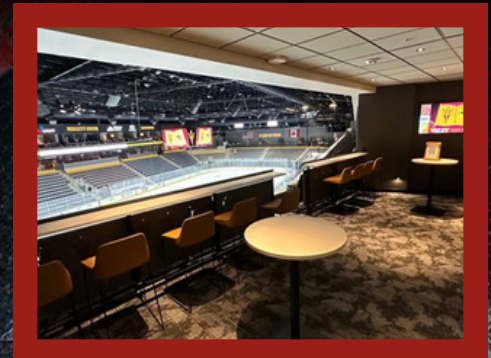

PENTGROUP & CONCERT CRAVE PRESENT

POLO G

LIVE IN CONCERT

OCT. 4TH, 8 PM

PREMIUM OPTIONS

LOGE BOXES

MIN GROUP SIZE: 2
MAX CAPACITY: 4
INCLUDES 1 VIP PARKING SPACE

OPTION A

\$50 PER TICKET
NO FOOD & BEVERAGE INCLUDED

OPTION B

\$80 PER TICKET
INCLUDES \$30 FOOD & BEVERAGE PACKAGE PER PERSON

STANDARD SUITES

MIN GROUP SIZE: 6
MAX CAPACITY: 17
INCLUDES 2 VIP PARKING SPACE

OPTION A

\$55 PER TICKET
NO FOOD & BEVERAGE INCLUDED

OPTION B

\$85 PER TICKET
INCLUDES \$30 FOOD & BEVERAGE PACKAGE PER PERSON

GROUP SUITES

MIN GROUP SIZE: 12
MAX CAPACITY: 29
INCLUDES 2 VIP PARKING SPACE

OPTION A

\$55 PER TICKET
NO FOOD & BEVERAGE INCLUDED