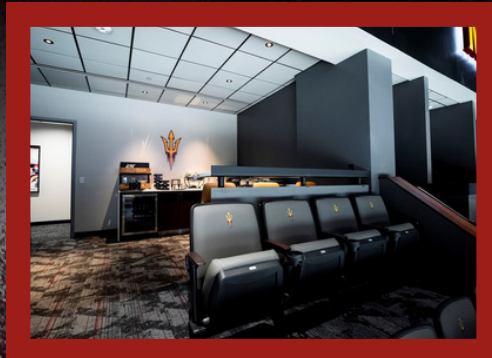

PENTGROUP & CONCERT CRAVE PRESENT

POLO G

LIVE IN CONCERT

OCT. 4TH, 8 PM

PREMIUM OPTIONS

LOGE BOXES

MIN GROUP SIZE: 2
MAX CAPACITY: 4
INCLUDES 1 VIP PARKING SPACE

OPTION A

\$50 PER TICKET
NO FOOD & BEVERAGE INCLUDED

OPTION B

\$80 PER TICKET
INCLUDES \$30 FOOD & BEVERAGE PACKAGE PER PERSON

STANDARD SUITES

MIN GROUP SIZE: 6
MAX CAPACITY: 17
INCLUDES 2 VIP PARKING SPACE

OPTION A