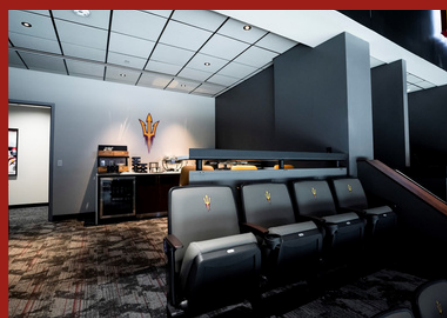

PENTGROUP & CONCERT GRAVE PRESENT

POLO G

LIVE IN CONCERT

OCT. 4TH, 8 PM

PREMIUM OPTIONS

LOGE BOXES

**MIN GROUP SIZE: 2
MAX CAPACITY: 4
INCLUDES 1 VIP PARKING
SPACE**

OPTION A

**$50 PER TICKET
NO FOOD &
BEVERAGE
INCLUDED**

OPTION B

**$80 PER TICKET
INCLUDES $30
FOOD &
BEVERAGE
PACKAGE PER
PERSON**

STANDARD SUITES

**MIN GROUP SIZE: 6
MAX CAPACITY: 17
INCLUDES 2 VIP PARKING
SPACE**

OPTION A

**$55 PER TICKET
NO FOOD &
BEVERAGE
INCLUDED**

OPTION B

**$85 PER TICKET
INCLUDES $30
FOOD &
BEVERAGE
PACKAGE PER
PERSON**

GROUP SUITES

**MIN GROUP SIZE: 12
MAX CAPACITY: 29
INCLUDES 2 VIP PARKING
SPACE**

OPTION A

**$55 PER TICKET
NO FOOD &
BEVERAGE
INCLUDED**

OPTION B

**$85 PER TICKET
INCLUDES $30
FOOD &
BEVERAGE
PACKAGE PER
PERSON**

ADDITIONAL PARKING CAN BE PURCHASED FOR $20 EACH.

*****NOT AVAILABLE ONLINE*** PLEASE REACH OUT TO THE
CORPORATE SALES MANAGER, MACKENNA MCFARLAND AT
(317) 671-4679 OR PREMIUM@MULLETTARENA.COM**