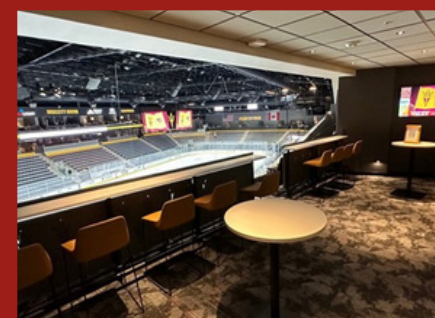

PENTGROUP & CONCERT GRAVE PRESENT

POLO G

LIVE IN CONCERT

OCT. 4TH, 8 PM

PREMIUM OPTIONS

LOGE BOXES

**MIN GROUP SIZE: 2
MAX CAPACITY: 4
INCLUDES 1 VIP PARKING
SPACE**

OPTION A

**\$50 PER TICKET
NO FOOD &
BEVERAGE
INCLUDED**

OPTION B

**\$80 PER TICKET
INCLUDES \$30
FOOD &
BEVERAGE
PACKAGE PER
PERSON**

STANDARD SUITES

**MIN GROUP SIZE: 6
MAX CAPACITY: 17
INCLUDES 2 VIP PARKING
SPACE**

OPTION A

**\$55 PER TICKET
NO FOOD &
BEVERAGE
INCLUDED**

OPTION B

**\$85 PER TICKET
INCLUDES \$30
FOOD &
BEVERAGE
PACKAGE PER
PERSON**

GROUP SUITES

**MIN GROUP SIZE: 12
MAX CAPACITY: 29
INCLUDES 2 VIP PARKING
SPACE**