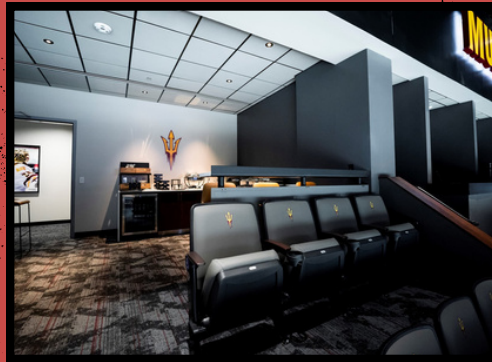

Min group size: 2
Max Capacity: 4
Includes 1 VIP parking space

Option A

\$55 per ticket
No food & beverage included

Option B

\$85 per ticket
Includes \$30 food &
beverage package per person

STANDARD SUITES