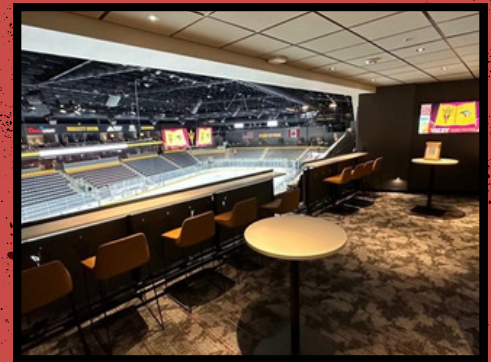

Min group size: 2
Max Capacity: 4
Includes 1 VIP parking space

Option A

\$55 per ticket
No food & beverage included

Option B

\$85 per ticket
Includes \$30 food &
beverage package per person

STANDARD SUITES

Min group size: 6
Max Capacity: 17
Includes 2 VIP parking spaces

Option A

\$65 per ticket
No food & beverage included

Option B

\$95 per ticket
Includes \$30 food &
beverage package per person

GROUP SUITES

Min group size: 12
Max Capacity: 29
Includes 2 VIP parking spaces