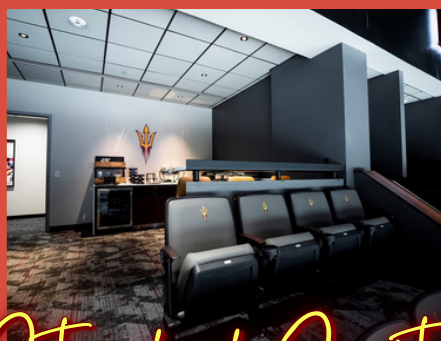

Standard Suites

Min group size: 10

Max Capacity: 17

Includes 2 VIP parking spaces