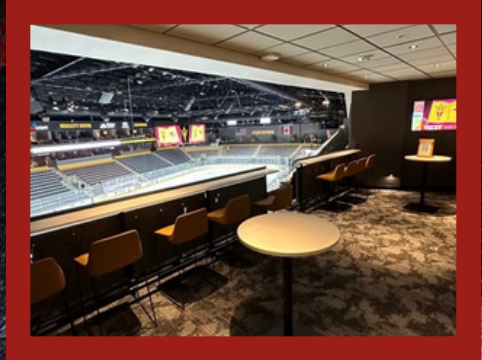

PENTGROUP & CONCERT CRAVE PRESENT

POLO G

LIVE IN CONCERT

OCT. 4TH, 8 PM

PREMIUM OPTIONS

LOGE BOXES

MIN GROUP SIZE: 2
MAX CAPACITY: 4
INCLUDES 1 VIP PARKING SPACE

OPTION A

\$50 PER TICKET
NO FOOD & BEVERAGE INCLUDED

OPTION B

\$80 PER TICKET
INCLUDES \$30 FOOD & BEVERAGE PACKAGE PER PERSON

STANDARD SUITES

MIN GROUP SIZE: 6
MAX CAPACITY: 17
INCLUDES 2 VIP PARKING SPACE

OPTION A

\$55 PER TICKET
NO FOOD & BEVERAGE INCLUDED

OPTION B

\$85 PER TICKET
INCLUDES \$30 FOOD & BEVERAGE PACKAGE PER PERSON

GROUP SUITES

MIN GROUP SIZE: 12
MAX CAPACITY: 29
INCLUDES 2 VIP PARKING SPACE

OPTION A

\$55 PER TICKET
NO FOOD & BEVERAGE INCLUDED