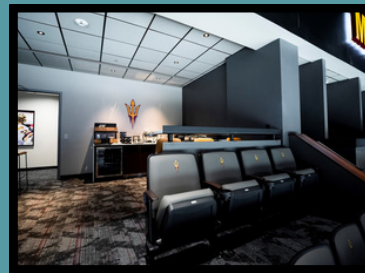

PREMIUM OPTIONS