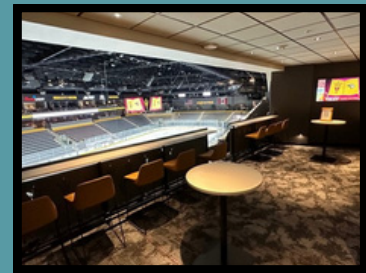

NOVEMBER 28-30

**MULLETT
ARENA**

TEMPE, ARIZONA

PREMIUM OPTIONS

Level 1 LOGE BOXES

Min group size: 2
Max Capacity: 4
Includes 1 VIP parking space

Option A
\$50 per ticket
No food & beverage
included

*Additional parking can
be purchased for
\$20 each with any
package.

CONCOURSE LOGE BOXES

Min group size: 2
Max Capacity: 4
Includes 1 VIP parking space

Option A
\$50 per ticket
No food & beverage
included

Option B
\$80 per ticket
Includes \$30 food &
beverage package
per person

STANDARD SUITES

Min group size: 6
Max Capacity: 17
Includes 2 VIP parking spaces

Option A
\$60 per ticket
No food & beverage
included

Option B
\$90 per ticket
Includes \$30 food &
beverage package
per person

GROUP SUITES

Min group size: 12
Max Capacity: 29
Includes 2 VIP parking spaces

Option A
\$60 per ticket
No food & beverage
included

Option B
\$90 per ticket
Includes \$30 food &
beverage package
per person